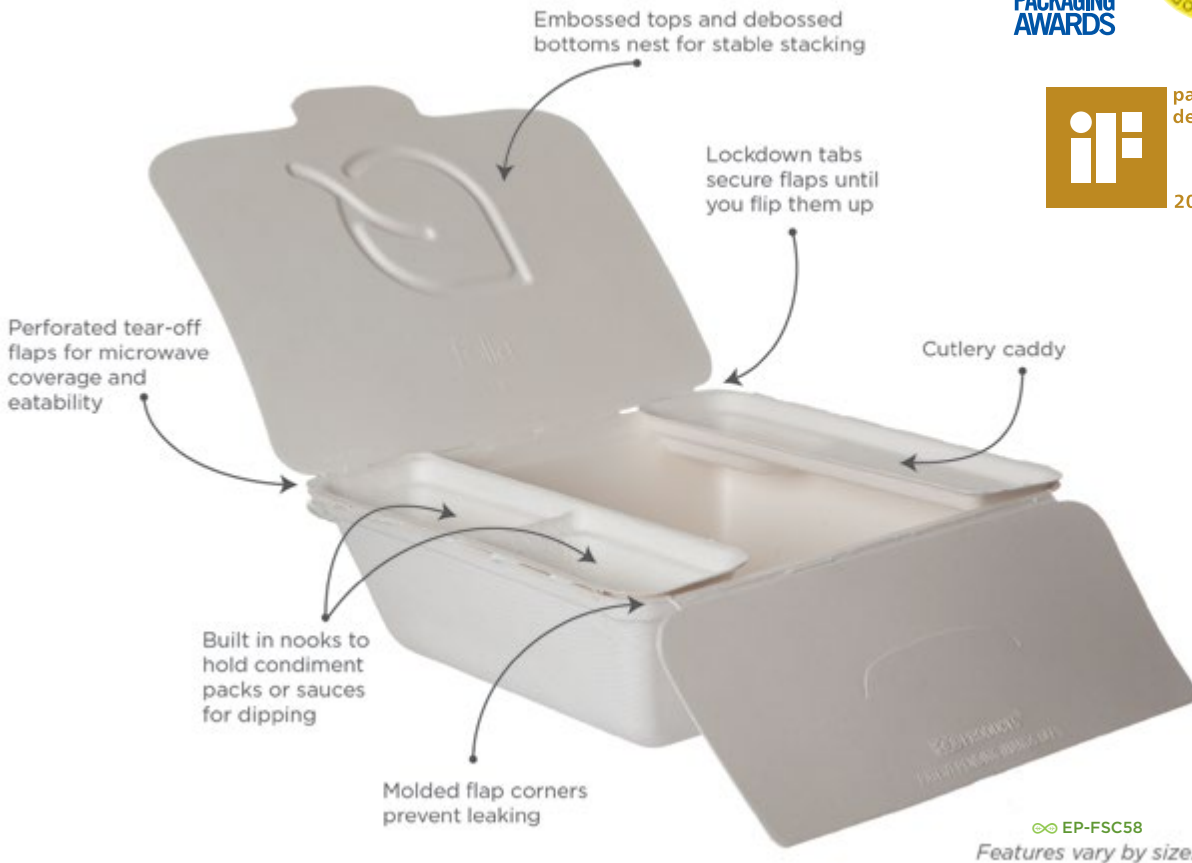

Folia™ Sugarcane Containers

The patented Folia™ line was designed to completely redefine the take-out and leftover experience. Innovative features include tear-away flaps for easier access to food, leak-resistant side flaps that prevent spills and hold condiments and cutlery, and a full array of shapes and sizes that satisfy a broad scope of foodservice needs. It's also the recipient of the "2013 Package of the Year" award from QSR Magazine and the Foodservice Packaging Institute, as well as the "iF Packaging Design Award 2014 - Gold."

- » Made with renewable and reclaimed sugarcane fiber
- » Meet ASTM D6868 standards for compostability
- » For use with hot or cold foods
- » Microwaveable and freezable
- » Embossed to show off handy features like pull tabs, perforated flaps, cutlery nooks, and sauce caddies
- » Molded, spill-resistant corner flaps
- » Engineered stackability

EP-FSC58
Features vary by size.

FOLIA™ ONE-PIECE CONTAINERS					COMPOSTABLE			QTY
GS/BS	ITEM#	DESCRIPTION	MATERIAL	COLD FOOD ONLY		PRINTED SLEEVE		
				MICROWAVEABLE				
				FREEZEABLE				
Folia™					CUSTOMIZABLE			
∞	EP-FSC22	22oz, 6x5.5in, White	Sugarcane	■	■	■	6 packs of 50	300/cs
∞	EP-FSC35	35oz, 7x6x2.5in, White	Sugarcane	■	■	■	6 packs of 50	300/cs
∞	EP-FSC58	58oz, 8.25x7.5x2.5in, White	Sugarcane	■	■	■	3 packs of 50	150/cs
∞	EP-FSC84	84oz, 9x7.5x3.5in, White	Sugarcane	■	■	■	3 packs of 50	150/cs