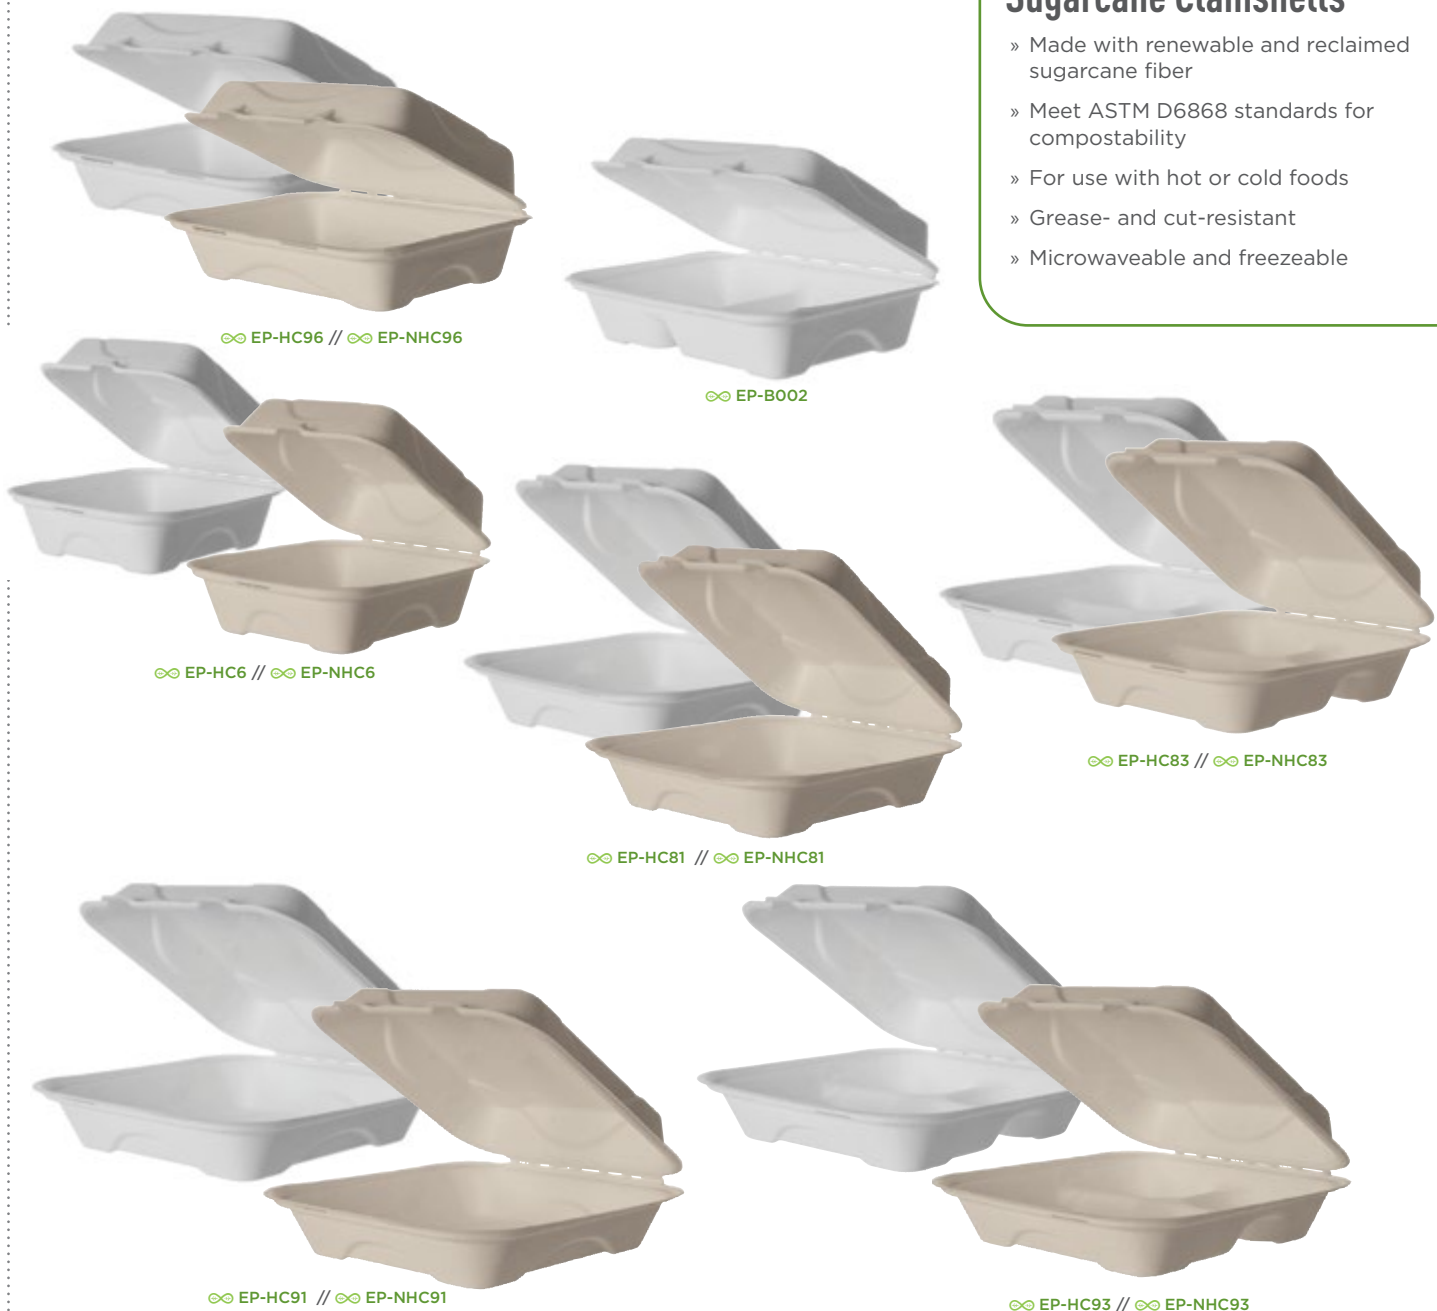

∞ EP-PBS9 // ∞ EP-PBS6
∞ EP-BLBS12

Black Plates

These plates offer rigidity and an upscale look as well as the environmental benefits you've come to expect from Eco-Products. Pair with our matching black Vine™ cutlery for a winning combination (see page 30).

- » Meet ASTM D6400 standards for compostability
- » For use with hot or cold foods
- » Freezeable

∞ EP-PB75 // ∞ EP-PB1025

SUGARCANE CLAMSHELLS

Sugarcane Clamshells

- » Made with renewable and reclaimed sugarcane fiber
- » Meet ASTM D6868 standards for compostability
- » For use with hot or cold foods
- » Grease- and cut-resistant
- » Microwaveable and freezeable