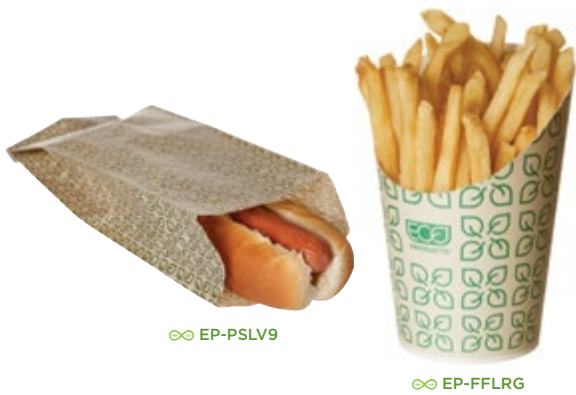

CONCESSIONS

∞ EP-PSLV9