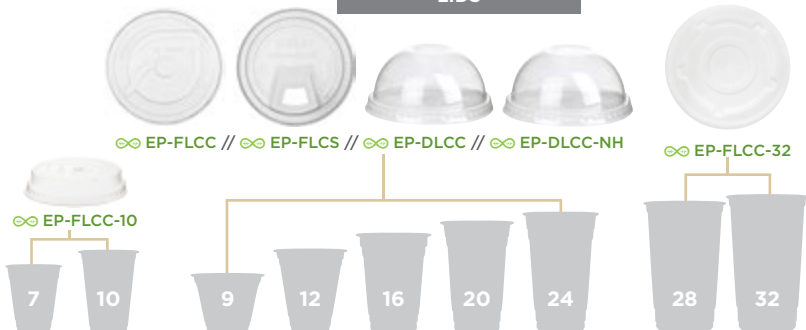

LIDS

∞ EP-FLCC // ∞ EP-FLCS // ∞ EP-DLCC // ∞ EP-DLCC-NH

∞ EP-FLCC-32

∞ EP-FLCC-10

7 10

9 12 16 20 24

28 32