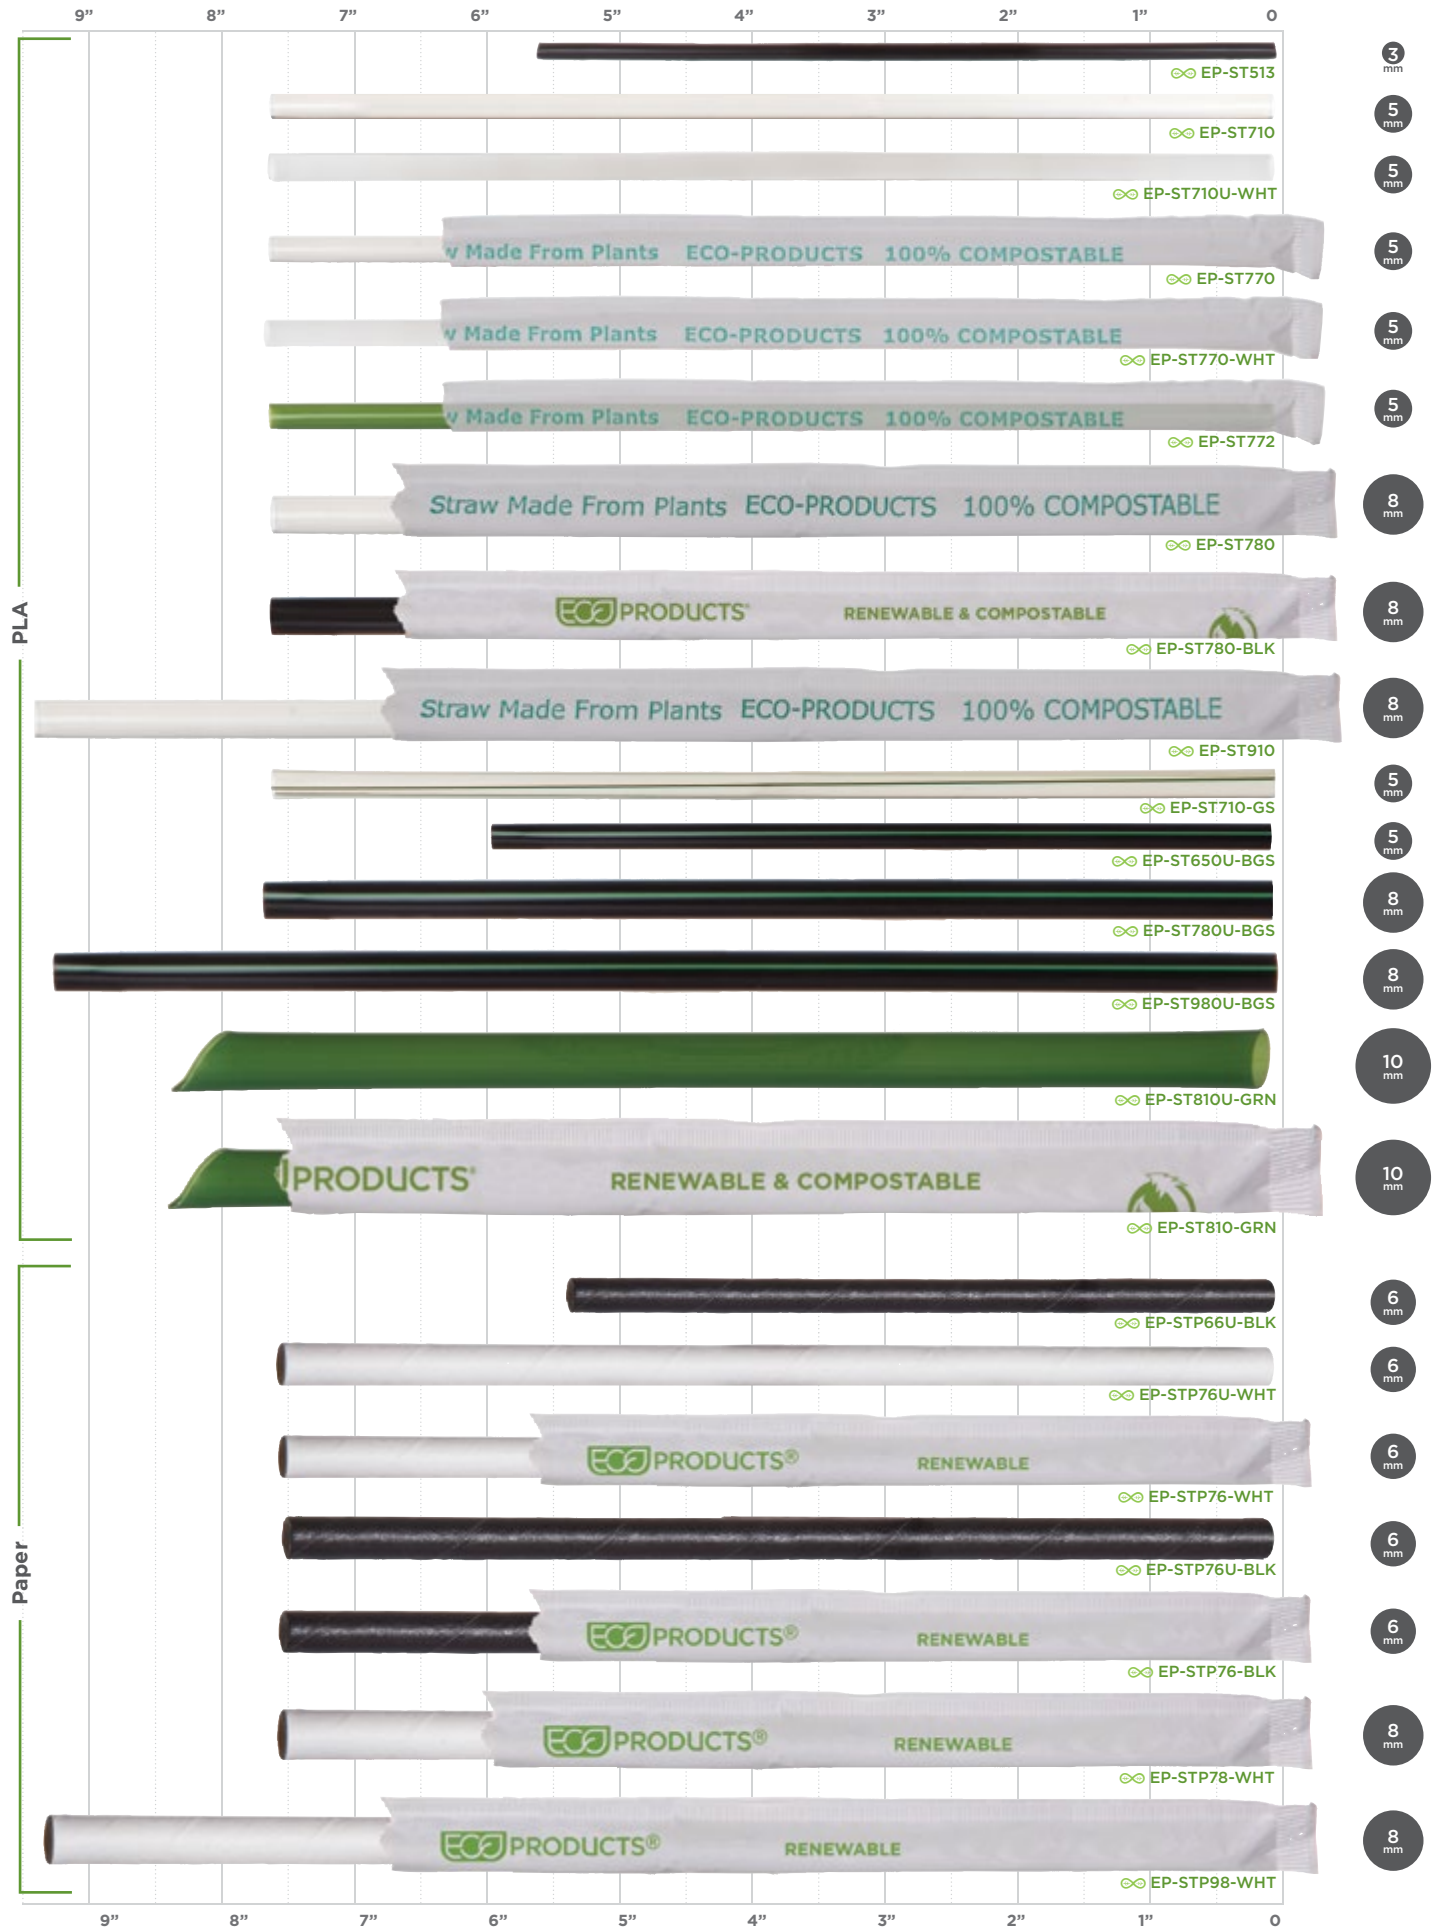

Straw images have been scaled down to fit.
Diameters shown at actual size.

STRAWS