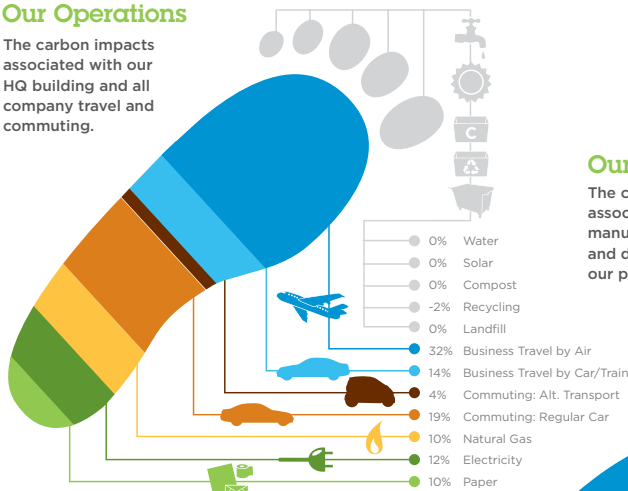

to Zero - is a culmination of years of experience and knowledge to help large multiunit foodservice operators on their journey to Zero Waste.

- We are proud to be recertified as a B Corp!
- We solidified our position as the partner of choice for environmentally preferable foodservice packaging and Zero Waste support, particularly for operators setting sustainable packaging goals or working to comply with legislation.
- As we continue to work tirelessly with our partners on this path to Zero Waste, we remain as motivated and dedicated as ever!

We'd love to hear your feedback! Email us with your comments or questions at sustainabilitymaven@ecoproducts.com.

2018 Highlights

Converted nine operators to front-of-house composting programs

Continued to lead workgroups with industry leaders to advance composting infrastructure

Hired two new Operator Specialists; one in the Northwest and one in the Southeast

Updated the required percentage of post-consumer plastic in our BlueStripe® cold cups from 25% to 30% Post-Consumer Recycled Content PET

24.7% Decrease in miles flown per $1,000 of sales

64% Employees who took advantage of their paid day to volunteer (up from 60% in 2016)

Our Operations

The carbon impacts associated with our HQ building and all company travel and commuting.

Our Products

The carbon impacts associated with the manufacturing, transport and disposal of our products.